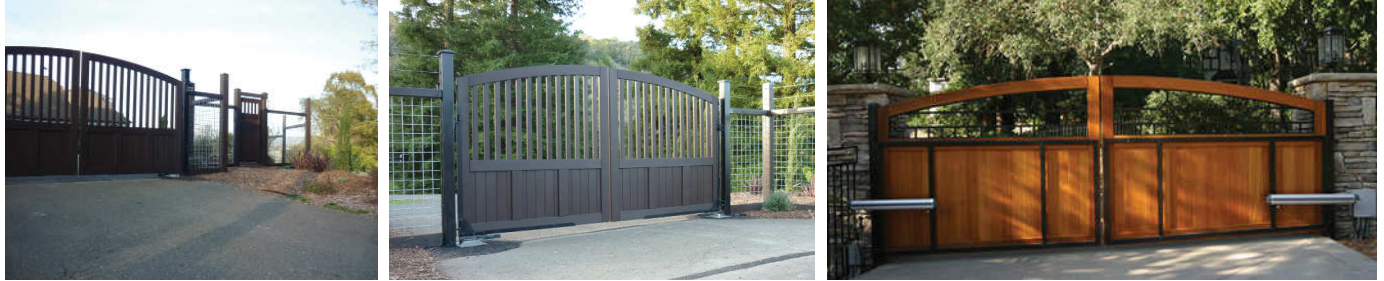

SPOTLIGHT!

DRIVEWAY GATES

Sizes

** All sizes are available in any of our Gate Collections **

Steel Frames

* Steel Frames automatically include integrated High Load Ball Bearing Hinges *

Automation

See page 47 for Automation Packages

Accessories

Steel Posts

324

4inx4inx8' Steel Post (.120 wall), Capped

- Powder coated, black
- Welded flat cap, sealed

Receiver Plates

626

Receiver plate for High Load Hinges

- Use with High Load Strap Hinges or integrated High Load Hinges

Driveway Gate Hardware Bundles

Get the Look

900536

8-10FT Driveway Gate Hardware Bundle

- Includes Twisted Ring Latch, Matching Pull, Cane Bolt, 4 Hinges & 4 Receiver Plates

Get the Look

900537

8-14FT Driveway Gate Hardware Bundle

- Includes Ring Latch, Matching Pull, Cane Bolt & 4 Receiver Plates for integrated High Load Hinges included with steel frame

CUSTOMIZE