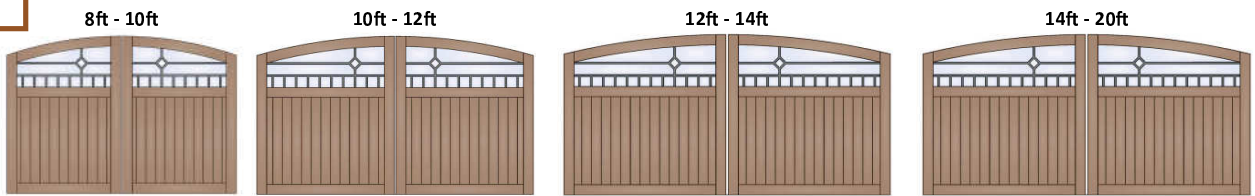

SPOTLIGHT!

DRIVEWAY GATES

Sizes

** All sizes are available in any of our Gate Collections **

Steel Frames

* Steel Frames automatically include integrated High Load Ball Bearing Hinges *

Automation

See page 47 for Automation Packages

Accessories

Steel Posts

324

4inx4inx8' Steel Post (.120 wall), Capped

- Powder coated, black
- Welded flat cap, sealed

Receiver Plates

626

Receiver plate for High Load Hinges

- Use with High Load Strap Hinges or integrated High Load Hinges

Driveway Gate Hardware Bundles

Get the Look

900536

8-10FT Driveway Gate Hardware Bundle

- Includes Twisted Ring Latch, Matching Pull, Cane Bolt, 4 Hinges & 4 Receiver Plates