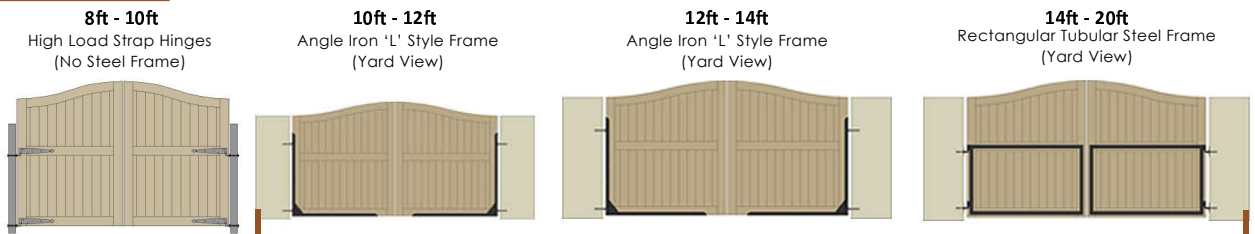

SPOTLIGHT!

DRIVEWAY GATES

Sizes

** All sizes are available in any of our Gate Collections **

Steel Frames

* Steel Frames automatically include integrated High Load Ball Bearing Hinges *

Automation

See page 47 for Automation Packages

Accessories

Steel Posts

324

4inx4inx8' Steel Post (.120 wall), Capped

- Powder coated, black
- Welded flat cap, sealed

Receiver Plates

626

Receiver plate for High Load Hinges

- Use with High Load Strap Hinges or integrated High Load Hinges

Driveway Gate Hardware Bundles

Get the Look

900536

8-10FT Driveway Gate Hardware Bundle

- Includes Twisted Ring Latch, Matching Pull, Cane Bolt, 4 Hinges & 4 Receiver Plates