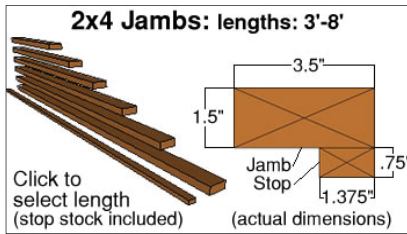

Accessories Cedar Jamb

- Order by the linear foot
- Sold individually
- Gate Stops included
- For use in masonry applications

31500

2x4 jamb, Clear Western Red Cedar

- Actual Dimensions: 1.5 x 3.5