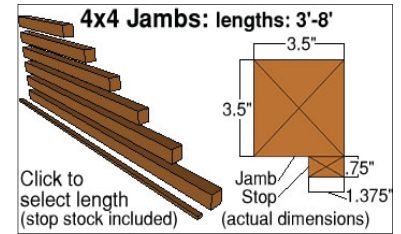

32059
6x6 Cedar Mission Copper Pyramid Post Cap

- Solid copper sheet, precision stamped
- Fits max post size 5.5in x 5.5in; mounted on 1/4in ext. plywood base
- 5-5/8in inner width
- 3-3/4in overall height
- 7-5/8in outer overall width, 27deg slope pyramid

ACCESSORIES

Speakeasy Grilles

409
Speakeasy Grille, 12in x 12in

- Powder coated, black
- Installation included

355
Bronze Speakeasy Grille, 14in x 14in

- Cast, Solid bronze
- Very dark antique bronze
- If purchased with Sherwood Collection, custom window frame will be made to accommodate the larger grille dimensions.

Accessories Cedar Jamb

- Order by the linear foot
- Sold individually
- Gate Stops included
- For use in masonry applications

31500

2x4 jamb, Clear Western Red Cedar

- Actual Dimensions: 1.5 x 3.5

31501

2x6 jamb, Clear Western Red Cedar

- Actual Dimensions: 1.5 x 5.5

31502

4x4 jamb, Clear Western Red Cedar

- Actual Dimensions: 3.5 x 3.5

Western Red Cedar Wood Jamb

Easy installation of garden or pedestrian gates between walls or columns.

Stop (included with each jamb)
Jamb (fasten with masonry anchors)