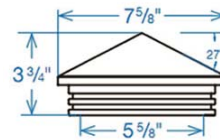

- .020in Thick Copper Sheet
- Custom fit for each gate order
- Attached with copper coated fasteners
- Provides increased protection from moisture runoff

Post Caps

32058
6x6 Cedar Pyramid Post Cap

- 5-5/8in inner width
- 2-7/8in overall height
- 7-9/16in outer overall width
- Fits max post size 5.5in x 5.5in
- 13deg slope pyramid

32059
6x6 Cedar Mission Copper Pyramid Post Cap

- Solid copper sheet, precision stamped
- Fits max post size 5.5in x 5.5in; mounted on 1/4in ext. plywood base
- 5-5/8in inner width
- 3-3/4in overall height
- 7-5/8in outer overall width, 27deg slope pyramid

- Actual Dimensions: 1.5 x 5.5

31502

4x4 jamb, Clear Western Red Cedar

- Actual Dimensions: 3.5 x 3.5

Western Red Cedar Wood Jamb

Easy installation of garden or pedestrian gates between walls or columns.

Stop (included with each jamb)
Jamb (fasten with masonry anchors)

TIP!

Take out the guesswork. Order 2 rows or 4 rows and we will figure out the actual quantity needed for your order.

ACCESSORIES

Clavos Shape	Gate Width	Four Rows of Clavos	Two Rows of Clavos
<p>1 1/4in Domed Clavos, Black 1/2in shank</p>	5ft or less gate width	<p>1 1/4in Domed - 888 1 1/4in Pyramid - 894</p>	<p>1 1/4in Domed - 890 1 1/4in Pyramid - 896</p>
		Part numbers are for one side (Street), choose quantity of (2) for both sides	
<p>1 1/4in Domed Clavos, Black 1/2in shank</p>	Up to 8ft wide gate	<p>1 1/4in Domed - 888 1 1/4in Pyramid - 894</p>	<p>1 1/4in Domed - 890 1 1/4in Pyramid - 896</p>
		Part numbers are for one side (Street), choose quantity of (2) for both sides	
	8-14ft wide gate	<p>1 1/4in Domed - 888 1 1/4in Pyramid - 894</p>	<p>1 1/4in Domed - 890 1 1/4in Pyramid - 896</p>
		Part numbers are for one side (Street), choose quantity of (2) for both sides	