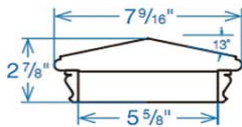

- .020in Thick Copper Sheet
- Custom fit for each gate order
- Attached with copper coated fasteners
- Provides increased protection from moisture runoff

Post Caps

32058
6x6 Cedar Pyramid Post Cap

- 5-5/8in inner width
- 2-7/8in overall height
- 7-9/16in outer overall width
- Fits max post size 5.5in x 5.5in
- 13deg slope pyramid

32059
6x6 Cedar Mission Copper Pyramid Post Cap

- Solid copper sheet, precision stamped
- Fits max post size 5.5in x 5.5in; mounted on 1/4in ext. plywood base
- 5-5/8in inner width
- 3-3/4in overall height
- 7-5/8in outer overall width, 27deg slope pyramid

- Actual Dimensions: 1.5 x 5.5

31502

4x4 jamb, Clear Western Red Cedar

- Actual Dimensions: 3.5 x 3.5

Western Red Cedar Wood Jamb

Easy installation of garden or pedestrian gates between walls or columns.

Stop (included with each jamb)
Jamb (fasten with masonry anchors)

TIP!

Take out the guesswork. Order 2 rows or 4 rows and we will figure out the actual quantity needed for your order.

ACCESSORIES

Clavos Shape	Gate Width	Four Rows of Clavos	Two Rows of Clavos
<p>1 1/4in Domed Clavos, Black 1/2in shank</p>	5ft or less gate width	<p>1 1/4in Domed - 888 1 1/4in Pyramid - 894</p>	<p>1 1/4in Domed - 890 1 1/4in Pyramid - 896</p>
		Part numbers are for one side (Street), choose quantity of (2) for both sides	
<p>1 1/4in Domed Clavos, Black 1/2in shank</p>	Up to 8ft wide gate	<p>1 1/4in Domed - 888 1 1/4in Pyramid - 894</p>	<p>1 1/4in Domed - 890 1 1/4in Pyramid - 896</p>
		Part numbers are for one side (Street), choose quantity of (2) for both sides	
	8-14ft wide gate	<p>1 1/4in Domed - 888 1 1/4in Pyramid - 894</p>	<p>1 1/4in Domed - 890 1 1/4in Pyramid - 896</p>
		Part numbers are for one side (Street), choose quantity of (2) for both sides	