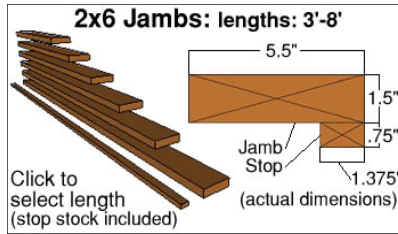

32059
6x6 Cedar Mission Copper Pyramid Post Cap

- Solid copper sheet, precision stamped
- Fits max post size 5.5in x 5.5in; mounted on 1/4in ext. plywood base
- 5-5/8in inner width
- 3-3/4in overall height
- 7-5/8in outer overall width, 27deg slope pyramid

ACCESSORIES

Speakeasy Grilles

409
Speakeasy Grille, 12in x 12in

- Powder coated, black
- Installation included

355
Bronze Speakeasy Grille, 14in x 14in

- Cast, Solid bronze
- Very dark antique bronze
- If purchased with Sherwood Collection, custom window frame will be made to accommodate the larger grille dimensions.

Accessories Cedar Jamb

- Order by the linear foot
- Sold individually
- Gate Stops included
- For use in masonry applications

31500

2x4 jamb, Clear Western Red Cedar

- Actual Dimensions: 1.5 x 3.5

31501

2x6 jamb, Clear Western Red Cedar

- Actual Dimensions: 1.5 x 5.5

31502

4x4 jamb, Clear Western Red Cedar

- Actual Dimensions: 3.5 x 3.5

Western Red Cedar Wood Jamb

Easy installation of garden or pedestrian gates between walls or columns.

Stop (included with each jamb)
Jamb (fasten with masonry anchors)