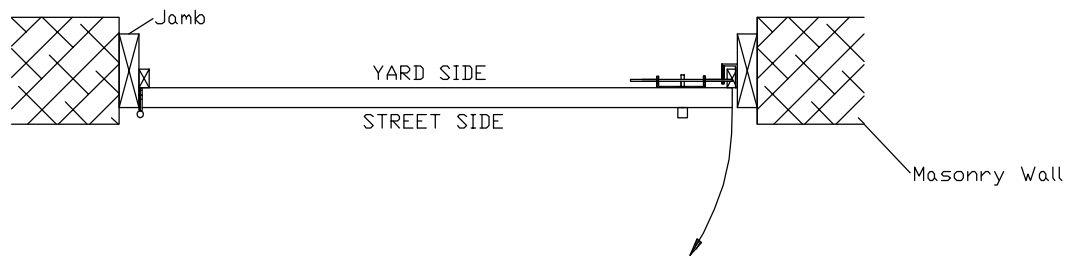

Attachment:
4x4 Wood Jambs or Posts

- * Swing: Street
 - * Latching: Drop Bar Latch
 - * Hinging: Butt Hinge
- Recommended Clearance:
 * latch side - $\frac{3}{8}$ "
 * hinge side - $\frac{3}{8}$ "
 (assumes hinges are surface mounted, not mortised)

Attachment:
2x4 Wood Jambs

Attachment:
2x6 Wood Jambs

Attachment:
4x4 Steel Posts

For illustration purposes only. Actual dimensions and materials detailed on customer approved documents