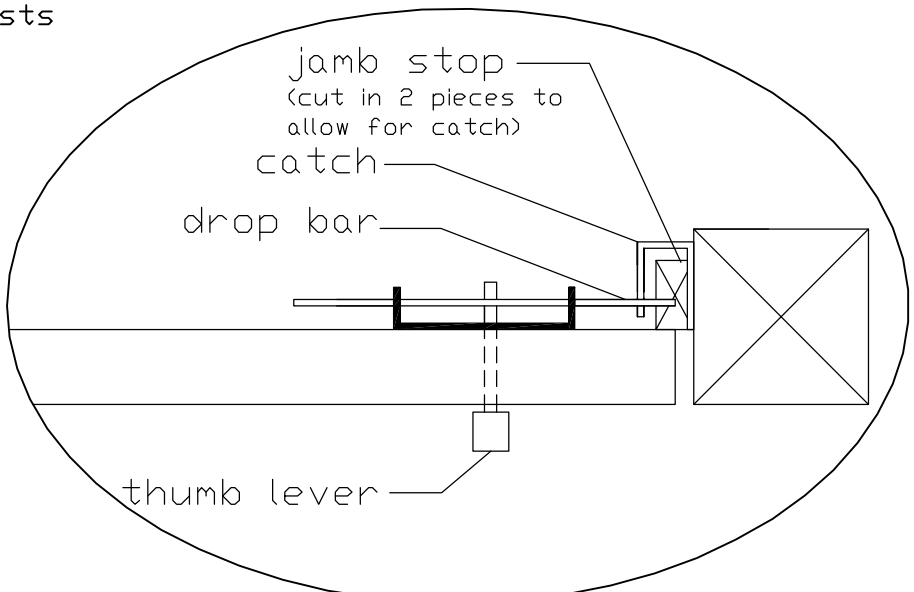

Attachment:
4x4 Wood Jambs or Posts

- * Swing: Street
 - * Latching: Drop Bar Latch
 - * Hinging: Butt Hinge
- Recommended Clearance:
 * latch side - $\frac{3}{8}$ "
 * hinge side - $\frac{3}{8}$ "
 (assumes hinges are surface mounted, not mortised)

Attachment:
2x4 Wood Jambs

Attachment:
2x6 Wood Jambs

Attachment:
4x4 Steel Posts

For illustration purposes only. Actual dimensions and materials detailed on customer approved documents