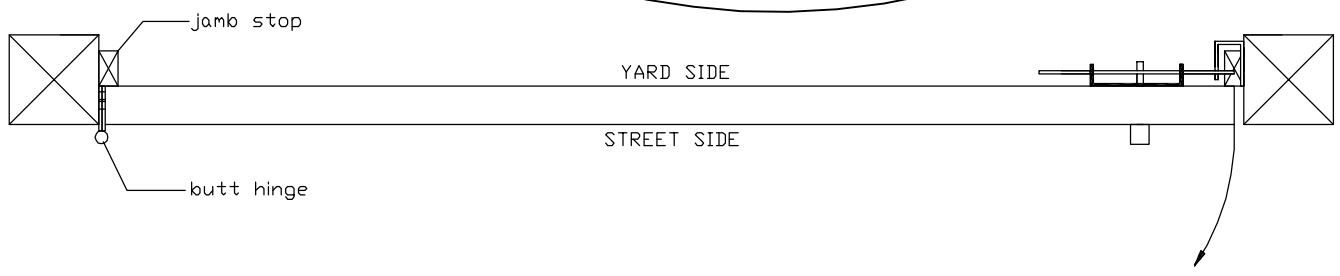

Attachment:
4x4 Wood Jambs or Posts

- * Swing: Street
 - * Latching: Drop Bar Latch
 - * Hinging: Butt Hinge
- Recommended Clearance:
 * latch side - $\frac{3}{8}$ "
 * hinge side - $\frac{3}{8}$ "
 (assumes hinges are surface mounted, not mortised)

Attachment:
2x4 Wood Jambs

Attachment:
2x6 Wood Jambs

Attachment:
4x4 Steel Posts

For illustration purposes only. Actual dimensions and materials detailed on customer approved documents