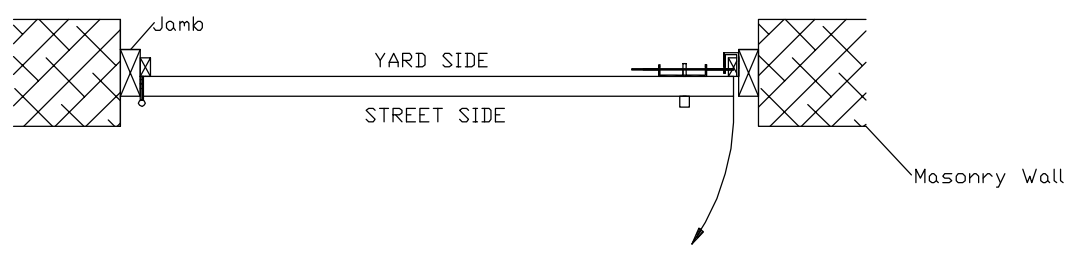

Attachment:
4x4 Wood Jambs or Posts

- * Swing: Street
 - * Latching: Drop Bar Latch
 - * Hinging: Butt Hinge
- Recommended Clearance:
 * latch side - $\frac{3}{8}$ "
 * hinge side - $\frac{3}{8}$ "
 (assumes hinges are surface mounted, not mortised)

Attachment:
2x4 Wood Jambs

Attachment:
2x6 Wood Jambs

Attachment:
4x4 Steel Posts

For illustration purposes only. Actual dimensions and materials detailed on customer approved documents